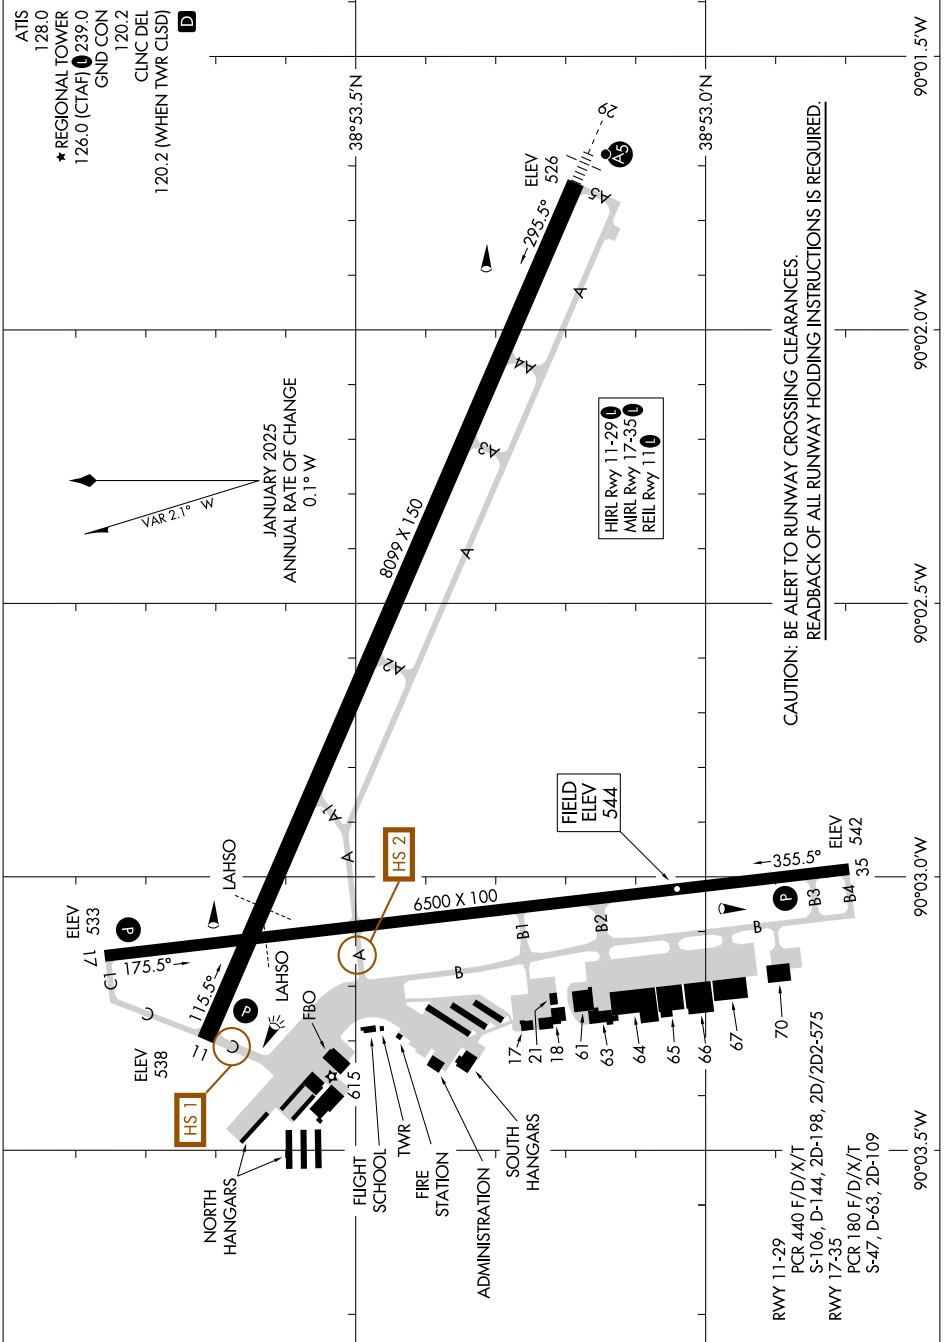

AIRPORT DIAGRAM

AL-5178 (FAA)

ST LOUIS RGNL (ALN)
ALTON/ST LOUIS, ILLINOIS

EC-3, 15 MAY 2025 to 12 JUN 2025

AIRPORT DIAGRAM

ALTON/ST LOUIS, ILLINOIS
ST LOUIS RGNL (ALN)

EC-3, 15 MAY 2025 to 12 JUN 2025