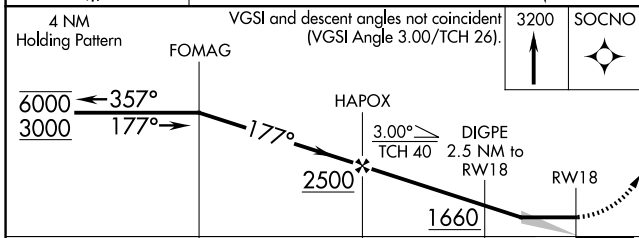

APP CRS	Rwy Idg	2936
177°	TDZE	832
	Apt Elev	832

RNAV (GPS) RWY 18

SAUK/PRAIRIE (91C)

RNP APCH	MISSED APPROACH: Climb to 3200 direct SOCNO and hold.
▼ ▲ NA	Use Madison altimeter setting.

MSN ASOS 124.65 278.3	MADISON APP CON★ 135.45 343.7	CTAF 122.9
---------------------------------	---	----------------------