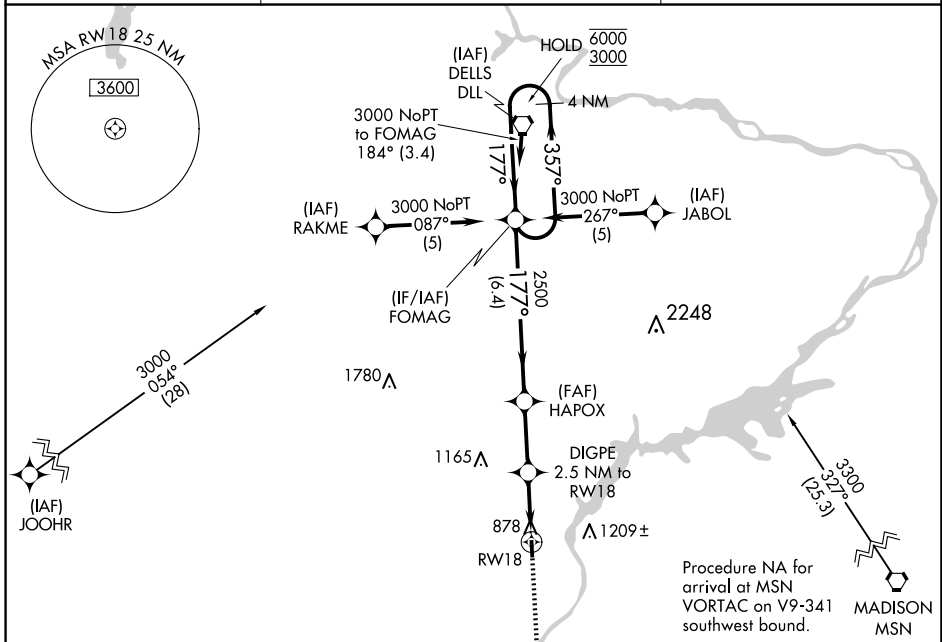

APP CRS	Rwy Idg	2936
177°	TDZE	832
	Apt Elev	832

RNAV (GPS) RWY 18

SAUK/PRAIRIE (91C)

RNP APCH	MISSED APPROACH: Climb to 3200 direct SOCNO and hold.
▼ ▲ NA	Use Madison altimeter setting.

MSN ASOS 124.65 278.3	MADISON APP CON★ 135.45 343.7	CTAF 122.9
---------------------------------	---	----------------------

CATEGORY	A	B	C	D
LNVA MDA	1260-1	428 (500-1)		NA
CIRCLING	1400-1 568 (600-1)	1460-1 628 (700-1)		NA

EC-3, 15 MAY 2025 to 12 JUN 2025

EC-3, 15 MAY 2025 to 12 JUN 2025