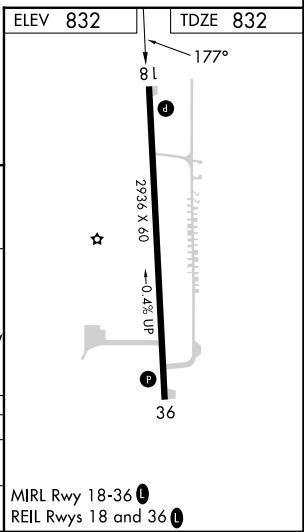

APP CRS	Rwy Idg	2936
177°	TDZE	832
	Apt Elev	832

RNAV (GPS) RWY 18

SAUK/PRAIRIE (91C)

RNP APCH	MISSED APPROACH: Climb to 3200 direct SOCNO and hold.
▼ ▲ NA	Use Madison altimeter setting.

MSN ASOS 124.65 278.3	MADISON APP CON★ 135.45 343.7	CTAF 122.9
---------------------------------	---	----------------------

CATEGORY	A	B	C	D
LNVA MDA	1260-1	428 (500-1)		NA
CIRCLING	1400-1 568 (600-1)	1460-1 628 (700-1)		NA

EC-3, 15 MAY 2025 to 12 JUN 2025

EC-3, 15 MAY 2025 to 12 JUN 2025