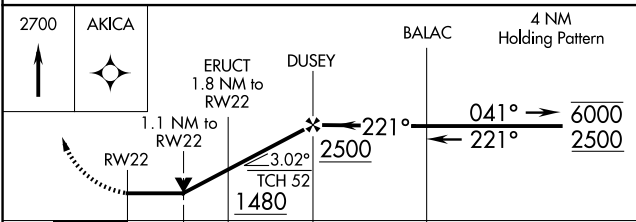

APP CRS 221°	Rwy Idg TDZE Apt Elev	6011 859 859
------------------------	-----------------------------	---

RNAV (GPS) RWY 22

MARION MUNI - MCKINNEY FLD (MZZ)

RNP APCH - GPS.		MISSED APPROACH: Climb to 2700 direct AKICA and hold.	
AWOS-3 108.6	GRISSOM APP CON ★ 121.05 338.275	CLNC DEL 120.0	UNICOM 122.7 (CTAF) 0

CATEGORY	A	B	C	D
LNVA MDA	1260-1	401 (500-1)	1260-1½	401 (500-1½)
CIRCLING	1300-1 441 (500-1)	1320-1 461 (500-1)	1420-1½ 561 (600-1½)	1500-2 641 (700-2)

EC-2, 15 MAY 2025 to 12 JUN 2025

EC-2, 15 MAY 2025 to 12 JUN 2025