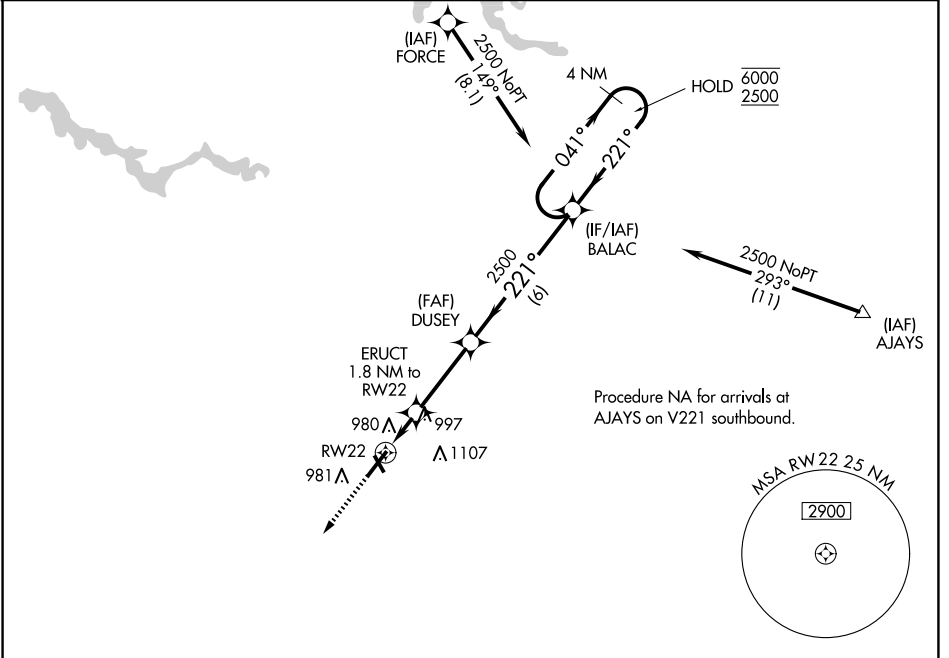

APP CRS 221°	Rwy Idg TDZE Apt Elev	6011 859 859
------------------------	-----------------------------	---

RNAV (GPS) RWY 22

MARION MUNI - MCKINNEY FLD (MZZ)

RNP APCH - GPS.		MISSED APPROACH: Climb to 2700 direct AKICA and hold.	
AWOS-3 108.6	GRISSOM APP CON ★ 121.05 338.275	CLNC DEL 120.0	UNICOM 122.7 (CTAF) 0

CATEGORY	A	B	C	D
LNVA MDA	1260-1	401 (500-1)	1260-1½	401 (500-1½)
CIRCLING	1300-1 441 (500-1)	1320-1 461 (500-1)	1420-1½ 561 (600-1½)	1500-2 641 (700-2)

EC-2, 15 MAY 2025 to 12 JUN 2025

EC-2, 15 MAY 2025 to 12 JUN 2025