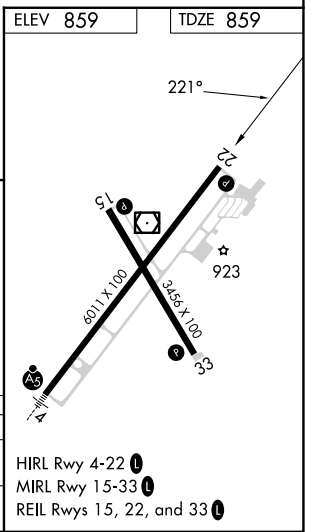

APP CRS 221°	Rwy Idg TDZE Apt Elev	6011 859 859
------------------------	-----------------------------	---

RNAV (GPS) RWY 22

MARION MUNI - MCKINNEY FLD (MZZ)

RNP APCH - GPS.		MISSED APPROACH: Climb to 2700 direct AKICA and hold.	
AWOS-3 108.6	GRISSOM APP CON ★ 121.05 338.275	CLNC DEL 120.0	UNICOM 122.7 (CTAF) 0

CATEGORY	A	B	C	D
LNVA MDA	1260-1	401 (500-1)	1260-1½	401 (500-1½)
CIRCLING	1300-1 441 (500-1)	1320-1 461 (500-1)	1420-1½ 561 (600-1½)	1500-2 641 (700-2)

EC-2, 15 MAY 2025 to 12 JUN 2025

EC-2, 15 MAY 2025 to 12 JUN 2025