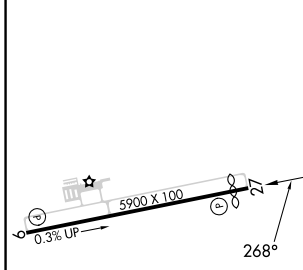

CATEGORY	A	B	C	D
LPV DA		1184-7/8	259 (300-7/8)	
LNAV/VNAV DA		1198-7/8	273 (300-7/8)	
LNAV MDA		1300-1	375 (400-1)	
CIRCLING	1340-1 414 (500-1)	1380-1 454 (500-1)	1500-1½ 574 (600-1½)	1580-2 654 (700-2)

REIL Rwy 9 and 27 **0**
HIRL Rwy 9-27 **0**

EC-2, 15 MAY 2025 to 12 JUN 2025

EC-2, 15 MAY 2025 to 12 JUN 2025