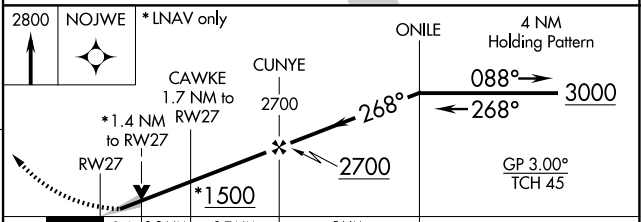

CATEGORY	A	B	C	D
LPV DA		1184-7/8	259 (300-7/8)	
LNAV/VNAV DA		1198-7/8	273 (300-7/8)	
LNAV MDA		1300-1	375 (400-1)	
CIRCLING	1340-1 414 (500-1)	1380-1 454 (500-1)	1500-1½ 574 (600-1½)	1580-2 654 (700-2)

REIL Rwy 9 and 27 **0**
HIRL Rwy 9-27 **0**

EC-2, 15 MAY 2025 to 12 JUN 2025

EC-2, 15 MAY 2025 to 12 JUN 2025