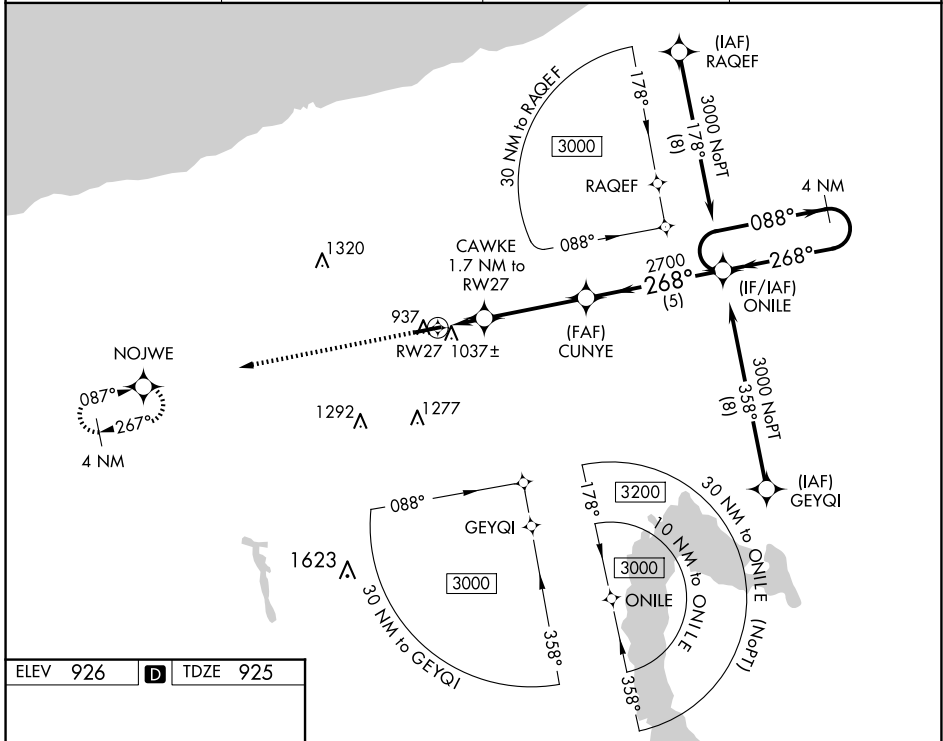

WAAS CH 72713 W27A	APP CRS 268°	Rwy Idg TDZE Apt Elev	5100 925 926
--	------------------------	-----------------------------	---

RNAV (GPS) RWY 27

NORTHEAST OHIO RGNL (HZY)

▽ For uncompensated Baro-VNAV systems, LNAV/VNAV NA below -21°C (-5°F) or above 54°C (130°F). DME/DME RNP-0.3 NA.

MISSED APPROACH: Climb to 2800 direct NOJWE and hold.

ASOS 118.325	BUFFALO APP CON * 121.0	UNICOM 122.8 (CTAF)	123.3 0
------------------------	-----------------------------------	-------------------------------	-----------------------

ELEV 926	D	TDZE 925
----------	----------	----------

CATEGORY	A	B	C	D
LPV DA		1184-7/8	259 (300-7/8)	
LNAV/VNAV DA		1198-7/8	273 (300-7/8)	
LNAV MDA		1300-1	375 (400-1)	
CIRCLING	1340-1 414 (500-1)	1380-1 454 (500-1)	1500-1½ 574 (600-1½)	1580-2 654 (700-2)

REIL Rwy 9 and 27 **0**
HIRL Rwy 9-27 **0**

EC-2, 15 MAY 2025 to 12 JUN 2025

EC-2, 15 MAY 2025 to 12 JUN 2025