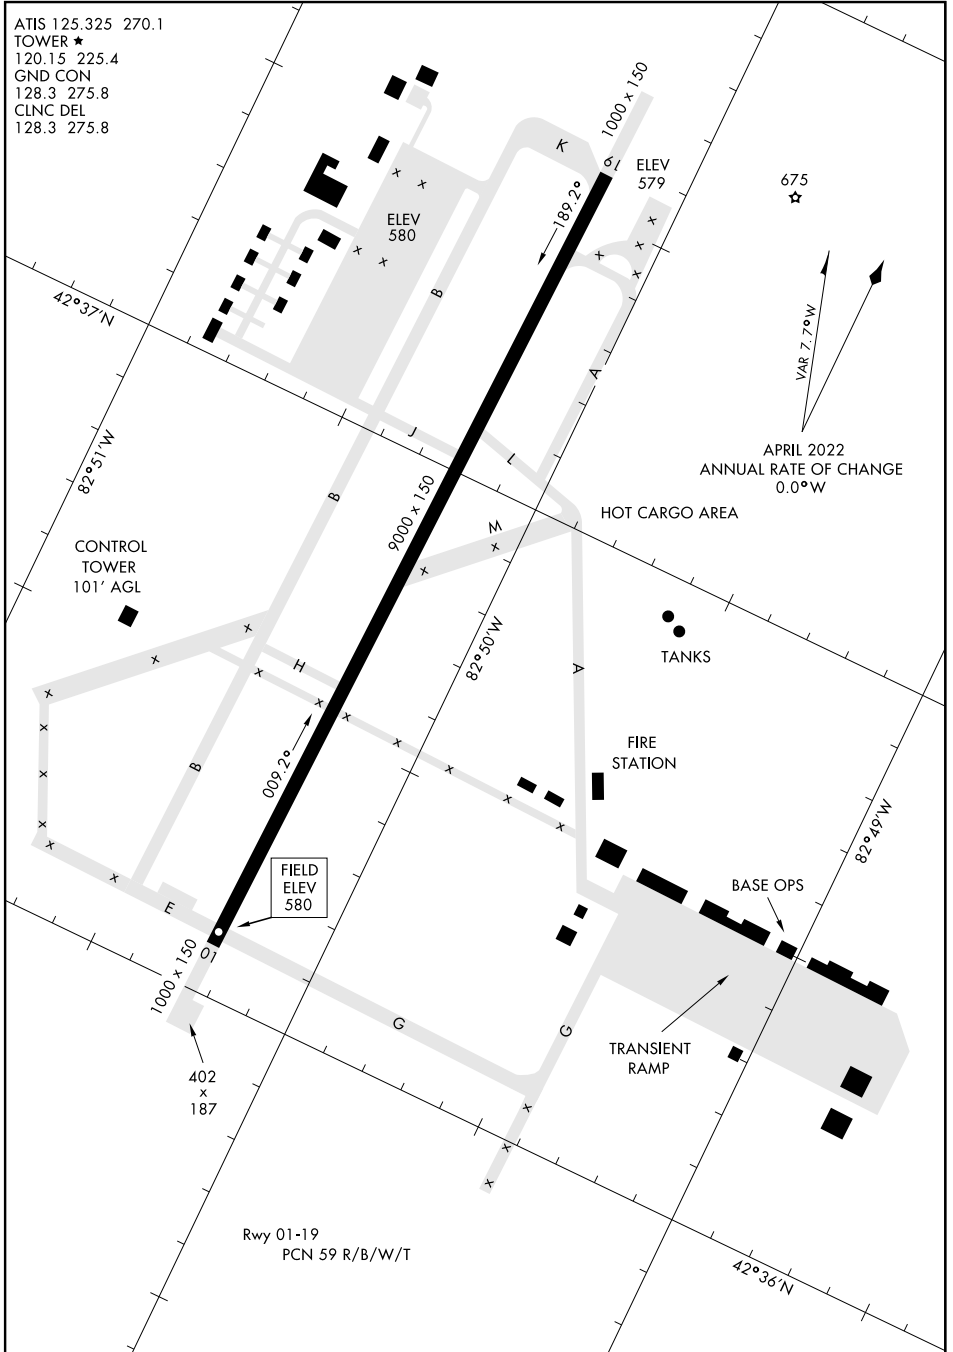

22111

# AIRPORT DIAGRAM

AL-276 [USAF]

SELFRIDGE ANGB (KMTC)

MT. CLEMENS, MICHIGAN

ATIS 125.325 270.1  
 TOWER ★  
 120.15 225.4  
 GND CON  
 128.3 275.8  
 CLNC DEL  
 128.3 275.8

EC-1, 15 MAY 2025 to 12 JUN 2025