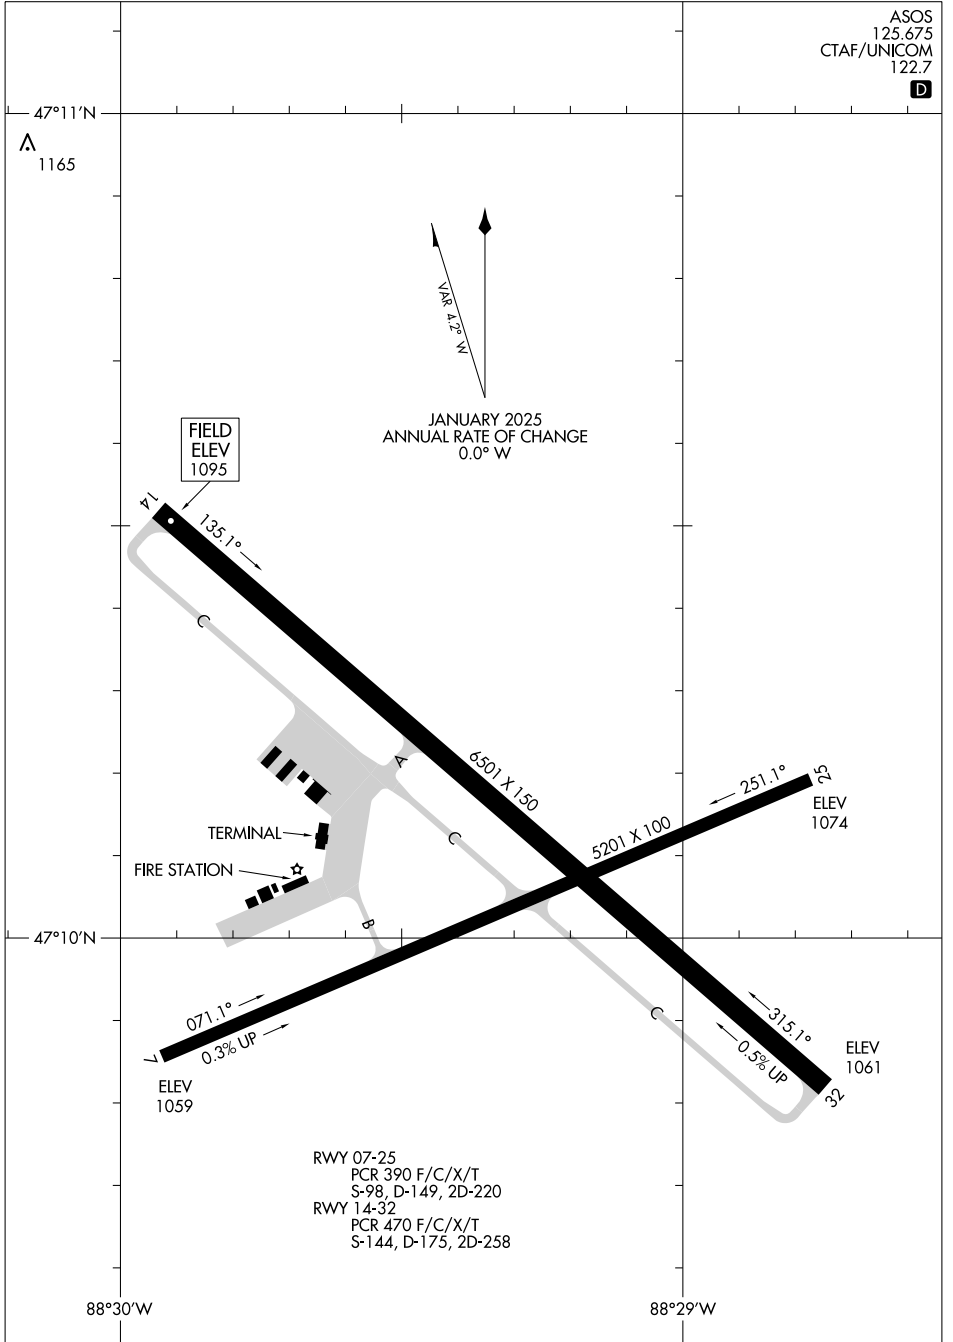

25107

AIRPORT DIAGRAM

AL-896 (FAA)

HOUGHTON COUNTY MEML (CMX)

HANCOCK, MICHIGAN

ASOS
125.675
CTAF/UNICOM
122.7

D

EC-1, 15 MAY 2025 to 12 JUN 2025

EC-1, 15 MAY 2025 to 12 JUN 2025

AIRPORT DIAGRAM

25107

HOUGHTON COUNTY MEML (CMX)

HANCOCK, MICHIGAN