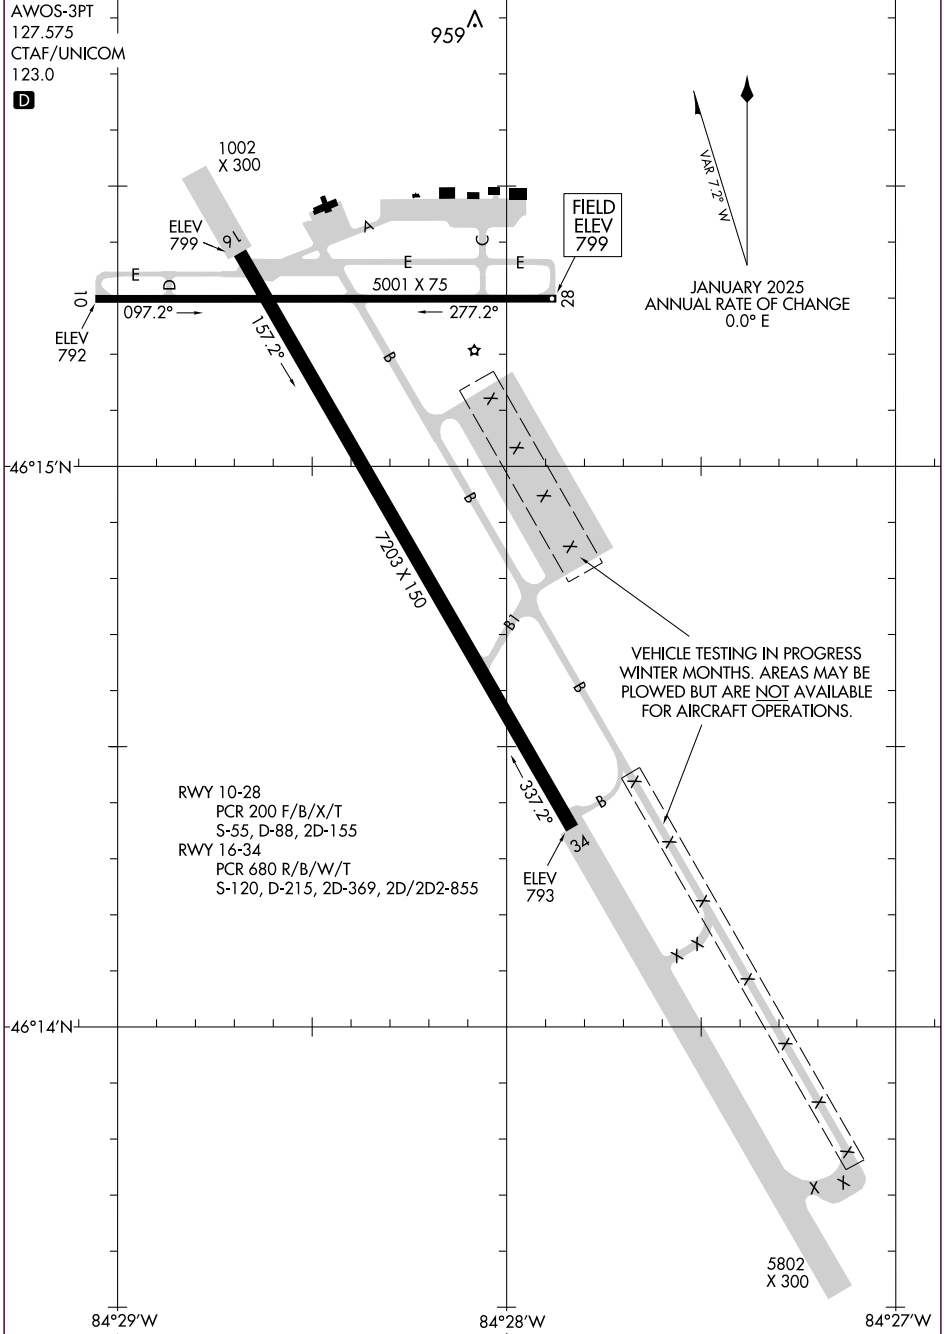

25107

# AIRPORT DIAGRAM

CHIPPEWA COUNTY INTL (CIU)  
SAULT STE MARIE, MICHIGAN

AL-810 (FAA)

EC-1, 15 MAY 2025 to 12 JUN 2025

EC-1, 15 MAY 2025 to 12 JUN 2025