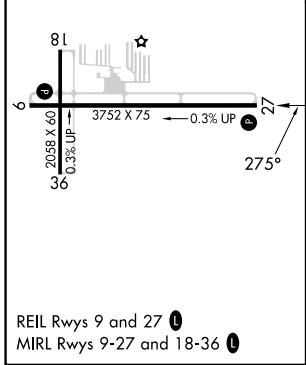

APP CRS 275°	Rwy Idg 3752
	TDZE 602
	Apt Elev 604

RNAV (GPS) RWY 27

GRAND HAVEN MEML AIRPARK (3GM)

RNP APCH. ▼ ▲ NA	Use Muskegon altimeter setting. Rwy 27 helicopter visibility reduction below 3/4 SM NA. Circling Rwy 18, 36 NA at night.	MISSED APPROACH: Climb to 3000 direct WASOG and hold.

MKG ASOS 124.3	GREAT LAKES APP CON* 133.825 290.35	UNICOM 122.7 (CTAF) 0

CATEGORY	A	B	C	D
LNAV MDA	1000-1 398 (400-1)			NA
CIRCLING	1240-1	636 (700-1)	1320-2 716 (800-2)	NA

EC-1, 15 MAY 2025 to 12 JUN 2025

EC-1, 15 MAY 2025 to 12 JUN 2025