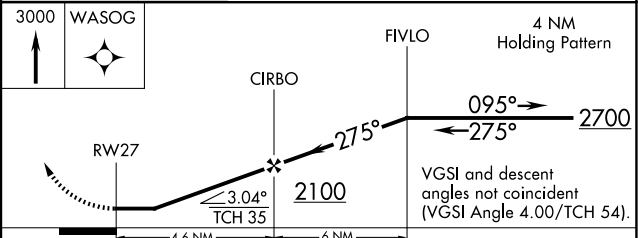

APP CRS 275°	Rwy Idg 3752
	TDZE 602
	Apt Elev 604

RNAV (GPS) RWY 27

GRAND HAVEN MEML AIRPARK (3GM)

RNP APCH. ▼ ▲ NA	Use Muskegon altimeter setting. Rwy 27 helicopter visibility reduction below 3/4 SM NA. Circling Rwy 18, 36 NA at night.	MISSED APPROACH: Climb to 3000 direct WASOG and hold.

MKG ASOS 124.3	GREAT LAKES APP CON* 133.825 290.35	UNICOM 122.7 (CTAF) 0

CATEGORY	A	B	C	D
LNAV MDA	1000-1 398 (400-1)			NA
CIRCLING	1240-1	636 (700-1)	1320-2 716 (800-2)	NA

EC-1, 15 MAY 2025 to 12 JUN 2025

EC-1, 15 MAY 2025 to 12 JUN 2025