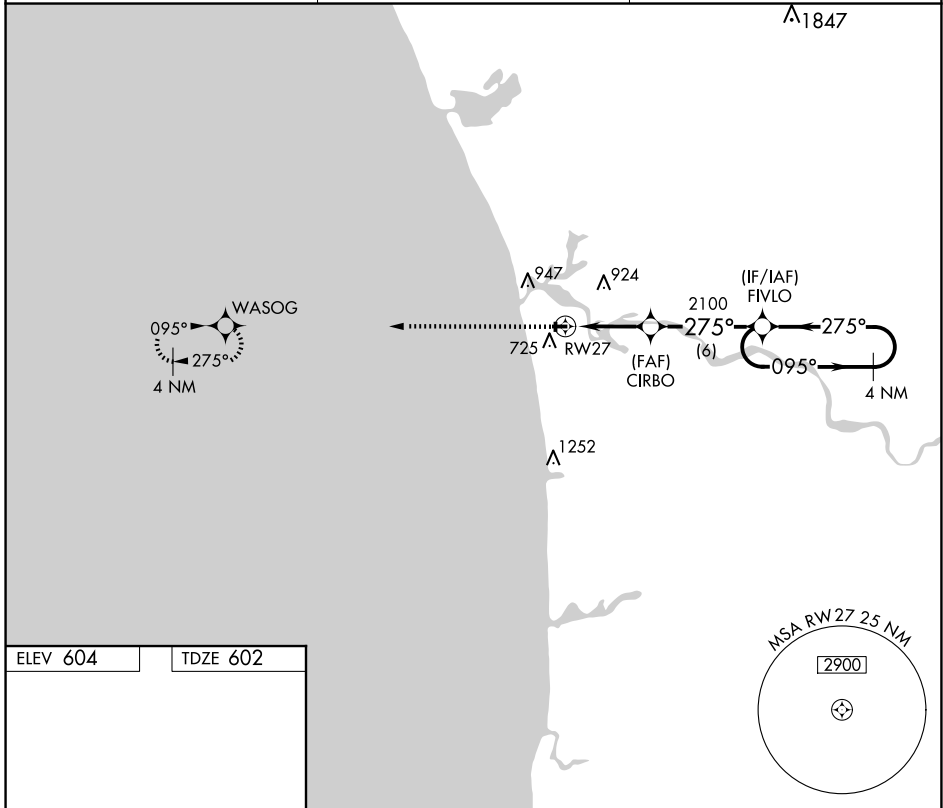

APP CRS 275°	Rwy Idg 3752
	TDZE 602
	Apt Elev 604

RNAV (GPS) RWY 27

GRAND HAVEN MEML AIRPARK (3GM)

RNP APCH. ▼ ▲ NA	Use Muskegon altimeter setting. Rwy 27 helicopter visibility reduction below 3/4 SM NA. Circling Rwy 18, 36 NA at night.	MISSED APPROACH: Climb to 3000 direct WASOG and hold.
------------------------	--	--

MKG ASOS 124.3	GREAT LAKES APP CON* 133.825 290.35	UNICOM 122.7 (CTAF) 0
--------------------------	---	--

CATEGORY	A	B	C	D
LNAV MDA	1000-1 398 (400-1)			NA
CIRCLING	1240-1	636 (700-1)	1320-2 716 (800-2)	NA

EC-1, 15 MAY 2025 to 12 JUN 2025

EC-1, 15 MAY 2025 to 12 JUN 2025