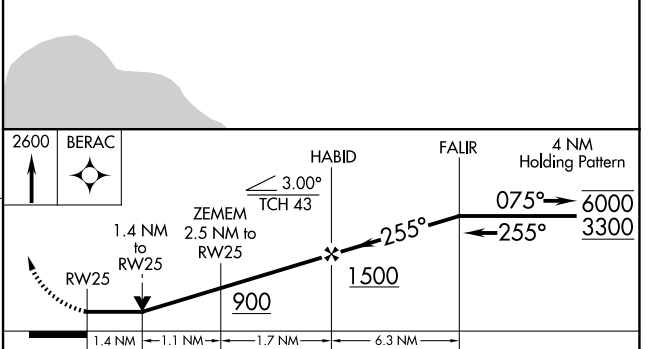

WAAS CH 86236 W25A	APP CRS 255°	Rwy Idg TDZE 113 Apt Elev 113
--	------------------------	---

RNAV (GPS) RWY 25

SOLDOTNA (SXQ)(PASX)

RNP APCH - GPS.		MISSED APPROACH: Climb to 2600 direct BERAC and hold.	
<p>⚠ Circling NA to Rwy 7S and 25S. Circling Rwy 7 NA at night. ⚠ Rwy 25 helicopter visibility reduction below 3/4 SM NA.</p>			
AWOS-3P 135.45	ANCHORAGE CENTER 125.7 379.1	KENAI RADIO 122.35	CTAF 122.50

ELEV 113	TDZE 113
----------	----------

CATEGORY	A	B	C	D
LP MDA	600-1	487 (500-1)	600-1 3/8	487 (500-1 3/8)
LNAV MDA	660-1	547 (600-1)	660-1 5/8	547 (600-1 5/8)
<input checked="" type="checkbox"/> CIRCLING	740-1 627 (700-1)	820-1 707 (800-1)	820-2 707 (800-2)	980-2 3/4 867 (900-2 3/4)