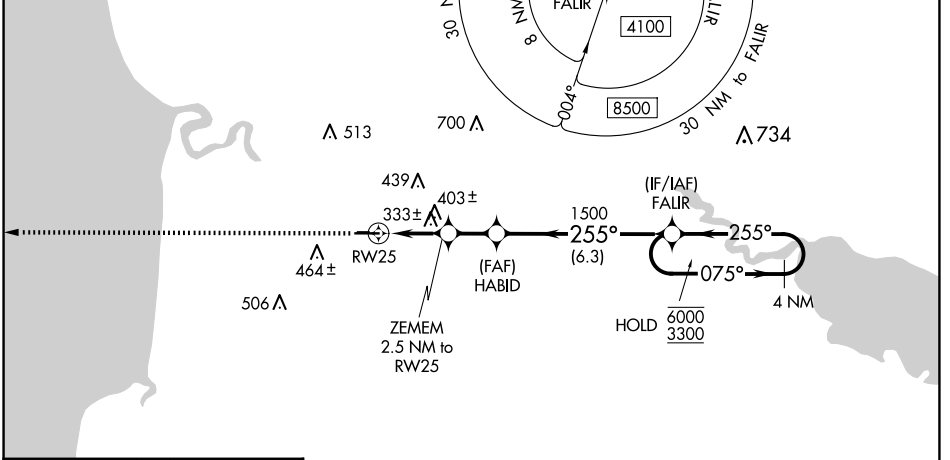

WAAS CH 86236 W25A	APP CRS 255°	Rwy Idg TDZE 113 Apt Elev 113
--	------------------------	---

RNAV (GPS) RWY 25

SOLDOTNA (SXQ)(PASX)

RNP APCH - GPS.		MISSED APPROACH: Climb to 2600 direct BERAC and hold.	
<p>⚠ Circling NA to Rwy 7S and 25S. Circling Rwy 7 NA at night. ⚠ Rwy 25 helicopter visibility reduction below 3/4 SM NA.</p>			
AWOS-3P 135.45	ANCHORAGE CENTER 125.7 379.1	KENAI RADIO 122.35	CTAF 122.50

ELEV 113	TDZE 113
----------	----------

CATEGORY	A	B	C	D
LP MDA	600-1	487 (500-1)	600-1 3/8	487 (500-1 3/8)
LNAV MDA	660-1	547 (600-1)	660-1 5/8	547 (600-1 5/8)
<input checked="" type="checkbox"/> CIRCLING	740-1 627 (700-1)	820-1 707 (800-1)	820-2 707 (800-2)	980-2 3/4 867 (900-2 3/4)

AK, 17 APR 2025 to 12 JUN 2025

AK, 17 APR 2025 to 12 JUN 2025