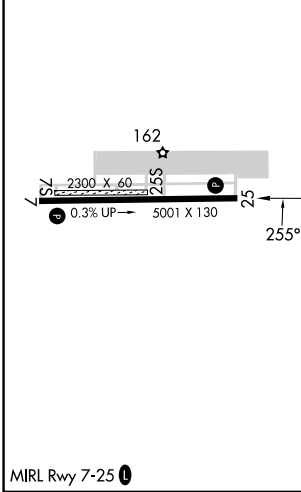

WAAS CH 86236 W25A	APP CRS 255°	Rwy Idg TDZE 113 Apt Elev 113
--	------------------------	---

RNAV (GPS) RWY 25

SOLDOTNA (SXQ)(PASX)

RNP APCH - GPS.		MISSED APPROACH: Climb to 2600 direct BERAC and hold.	
<p>⚠ Circling NA to Rwy 7S and 25S. Circling Rwy 7 NA at night. ⚠ Rwy 25 helicopter visibility reduction below 3/4 SM NA.</p>			
AWOS-3P 135.45	ANCHORAGE CENTER 125.7 379.1	KENAI RADIO 122.35	CTAF 122.50

ELEV 113	TDZE 113
----------	----------

CATEGORY	A	B	C	D
LP MDA	600-1	487 (500-1)	600-1 3/8	487 (500-1 3/8)
LNAV MDA	660-1	547 (600-1)	660-1 5/8	547 (600-1 5/8)
<input checked="" type="checkbox"/> CIRCLING	740-1 627 (700-1)	820-1 707 (800-1)	820-2 707 (800-2)	980-2 3/4 867 (900-2 3/4)