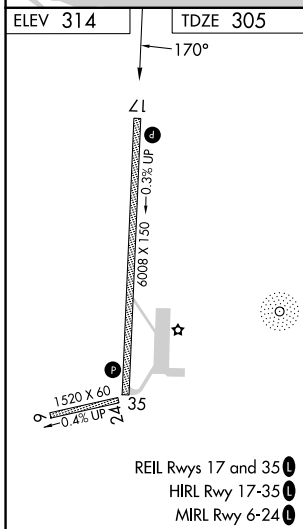

APP CRS	Rwy Idg	6008
170°	TDZE	305
	Apt Elev	314

RNAV (GPS) RWY 17

ST MARY'S (KSM)(PASM)

RNP APCH-GPS.	MISSED APPROACH: Climb to 2100 direct RUVHO and hold.
<p>⚠ Circling to Rwy 6 NA at night. Circling NA east of Rwy 17-35. Inop table does not apply.</p>	

AWOS-3P 128.7	ANCHORAGE CENTER 124.0	CTAF 122.3
-------------------------	----------------------------------	----------------------

<p>2100 RUVHO</p> <p>YOZMO 4 NM Holding Pattern</p> <p>SAWNY</p> <p>1.1 NM to RWY 17</p> <p>170° 350°</p> <p>6000 2600</p> <p>3.00° TCH 51</p> <p>2000</p> <p>1.1 NM 4.1 NM 6.1 NM</p>																				
<table border="1"> <thead> <tr> <th>CATEGORY</th> <th>A</th> <th>B</th> <th>C</th> <th>D</th> </tr> </thead> <tbody> <tr> <td>LNAV MDA</td> <td>700-1</td> <td>395 (400-1)</td> <td>700-1½</td> <td>395 (400-1½)</td> </tr> <tr> <td>CIRCLING</td> <td>820-1</td> <td>506 (600-1)</td> <td>820-1½</td> <td>880-2</td> </tr> <tr> <td></td> <td></td> <td></td> <td>506 (600-1½)</td> <td>566 (600-2)</td> </tr> </tbody> </table>	CATEGORY	A	B	C	D	LNAV MDA	700-1	395 (400-1)	700-1½	395 (400-1½)	CIRCLING	820-1	506 (600-1)	820-1½	880-2				506 (600-1½)	566 (600-2)
CATEGORY	A	B	C	D																
LNAV MDA	700-1	395 (400-1)	700-1½	395 (400-1½)																
CIRCLING	820-1	506 (600-1)	820-1½	880-2																
			506 (600-1½)	566 (600-2)																