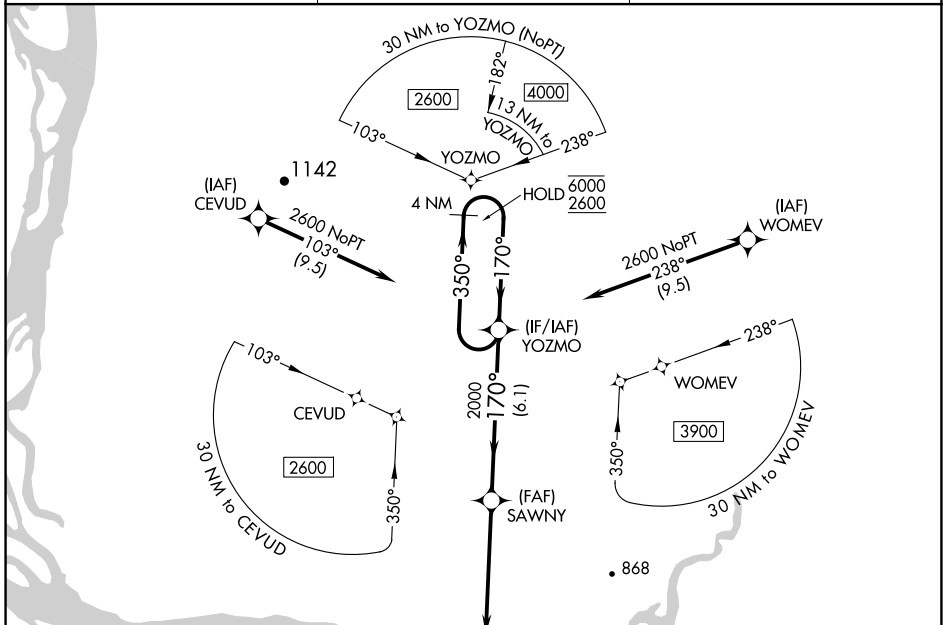

APP CRS	Rwy Idg	6008
170°	TDZE	305
	Apt Elev	314

RNAV (GPS) RWY 17

ST MARY'S (KSM)(PASM)

RNP APCH-GPS.	MISSED APPROACH: Climb to 2100 direct RUVHO and hold.
<p>⚠ Circling to Rwy 6 NA at night. Circling NA east of Rwy 17-35. Inop table does not apply.</p>	

AWOS-3P 128.7	ANCHORAGE CENTER 124.0	CTAF 122.3
-------------------------	----------------------------------	----------------------

<p>2100 RUVHO</p> <p>YOZMO 4 NM Holding Pattern</p> <p>SAWNY</p> <p>1.1 NM to RWY 17</p> <p>170° 350°</p> <p>6000 2600</p> <p>3.00° TCH 51</p> <p>2000</p> <p>1.1 NM 4.1 NM 6.1 NM</p>																				
<table border="1"> <thead> <tr> <th>CATEGORY</th> <th>A</th> <th>B</th> <th>C</th> <th>D</th> </tr> </thead> <tbody> <tr> <td>LNAV MDA</td> <td>700-1</td> <td>395 (400-1)</td> <td>700-1½</td> <td>395 (400-1½)</td> </tr> <tr> <td>CIRCLING</td> <td>820-1</td> <td>506 (600-1)</td> <td>820-1½</td> <td>880-2</td> </tr> <tr> <td></td> <td></td> <td></td> <td>506 (600-1½)</td> <td>566 (600-2)</td> </tr> </tbody> </table>	CATEGORY	A	B	C	D	LNAV MDA	700-1	395 (400-1)	700-1½	395 (400-1½)	CIRCLING	820-1	506 (600-1)	820-1½	880-2				506 (600-1½)	566 (600-2)
CATEGORY	A	B	C	D																
LNAV MDA	700-1	395 (400-1)	700-1½	395 (400-1½)																
CIRCLING	820-1	506 (600-1)	820-1½	880-2																
			506 (600-1½)	566 (600-2)																

AK, 17 APR 2025 to 12 JUN 2025

AK, 17 APR 2025 to 12 JUN 2025