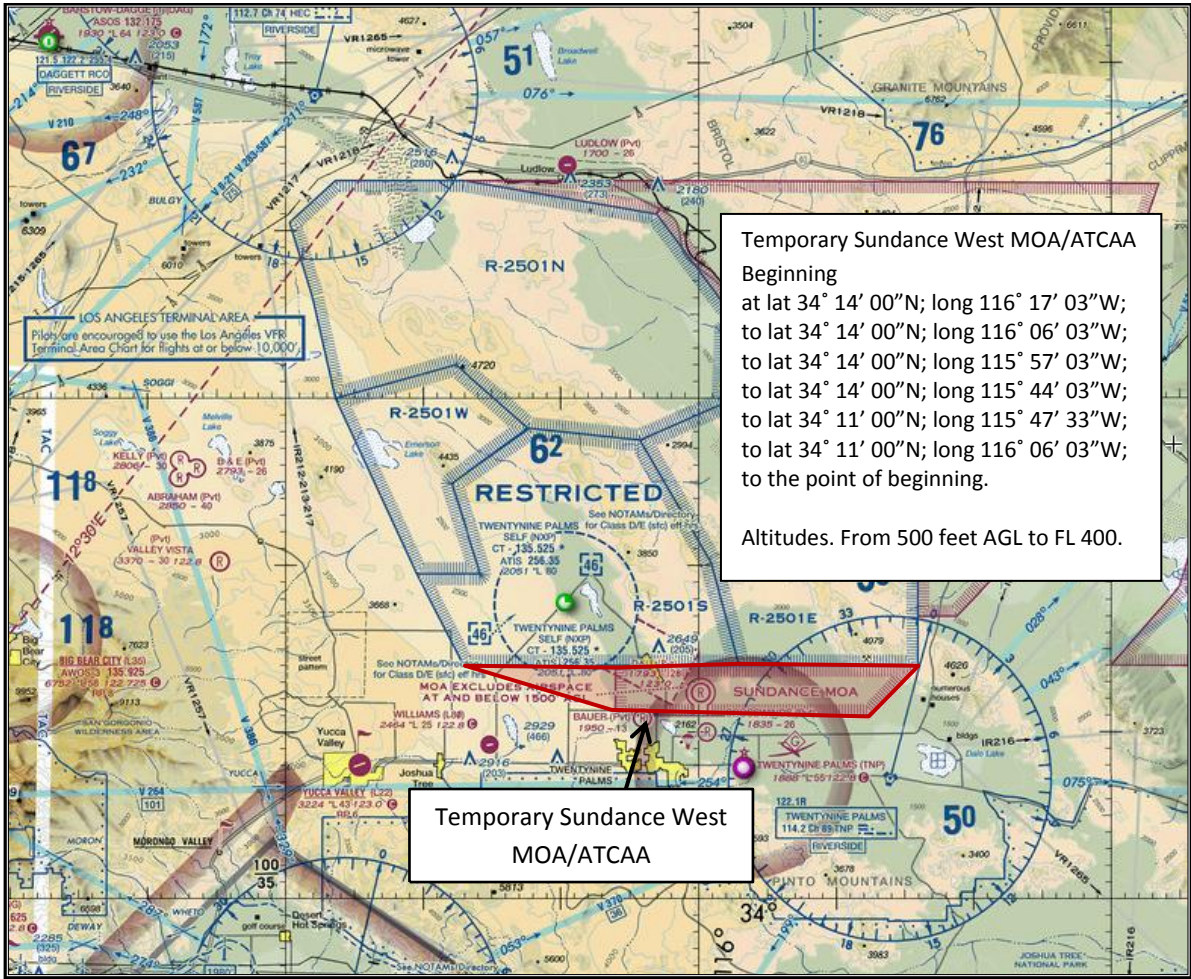

**Twentynine Palms LSE Temporary Sundance West MOA/ATCAA**

Attachment 1