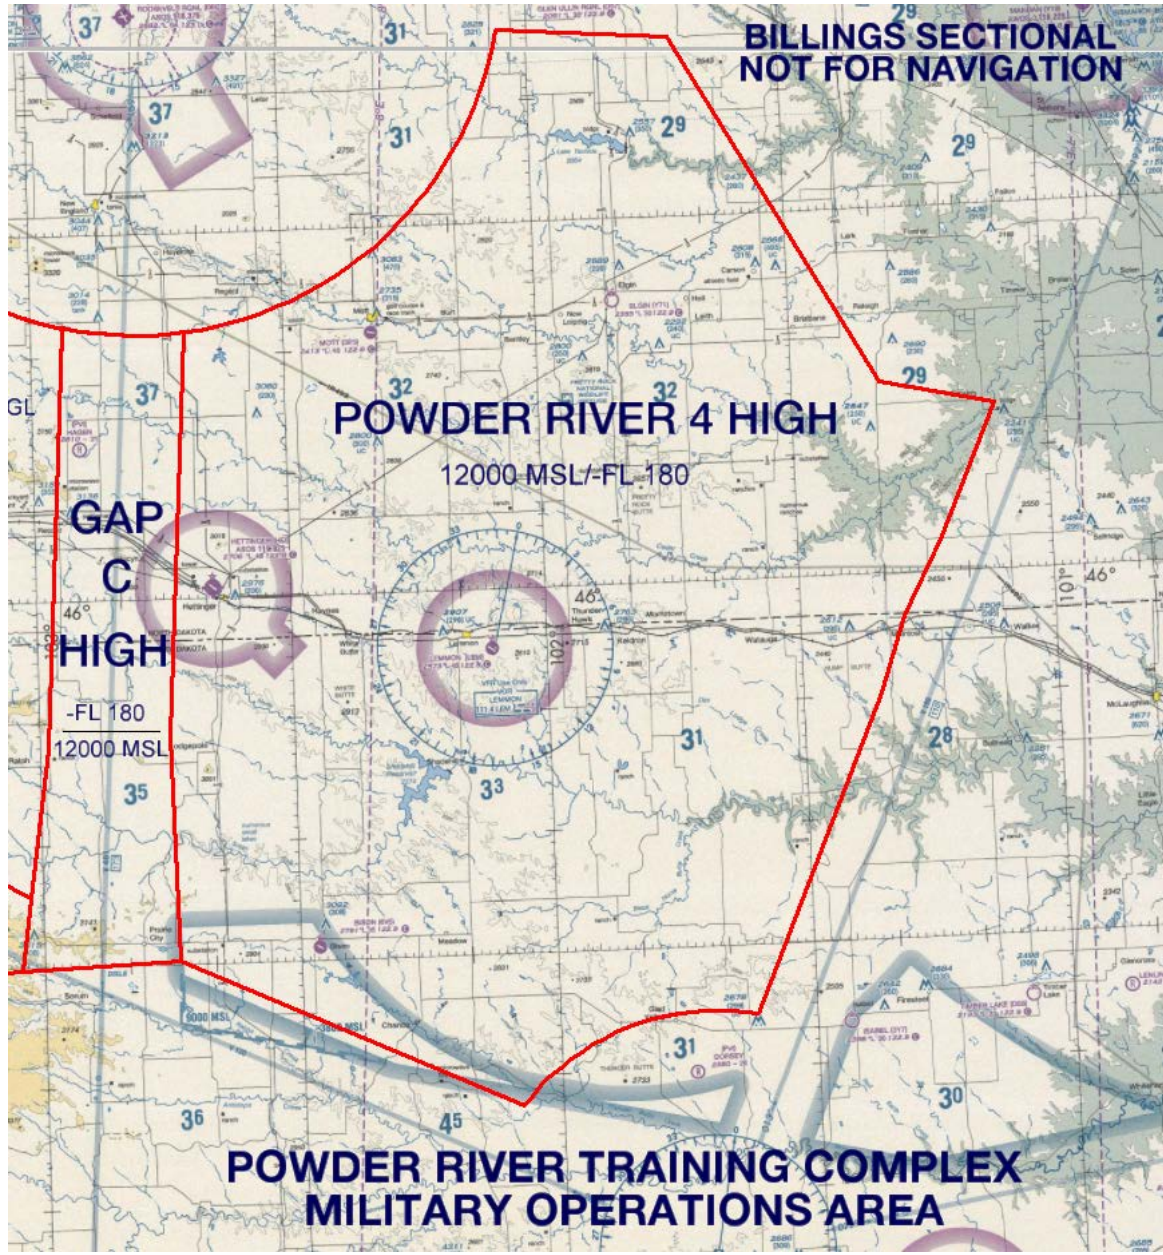

POWDER RIVER TRAINING COMPLEX MILITARY OPERATIONS AREA

**BILLINGS SECTIONAL
NOT FOR NAVIGATION**

POWDER RIVER 3

excluding 2000 ft AGL
and below

excluding 2000 ft AGL
and below

GAP B

HIGH: 12000 MSL/-FL 180
LOW: 500 AGL/-12000 MSL

GAP C

HIGH
-FL 180
12000 MSL

HIGH: 12000 MSL/-FL 180

excludes 1500 AGL
and below.

LOW: 500 AGL/-12000 MSL

excludes 1500 AGL
and below

excludes 1500 AGL
and below

excludes 1500 AGL
and below

POWDER RIVER A MOA

POWDER RIVER 2

**BILLINGS SECTIONAL
NOT FOR NAVIGATION**

POWDER RIVER 4 HIGH

12000 MSL/-FL-180

**GAP
C
HIGH**

-FL 180
12000 MSL

**POWDER RIVER TRAINING COMPLEX
MILITARY OPERATIONS AREA**