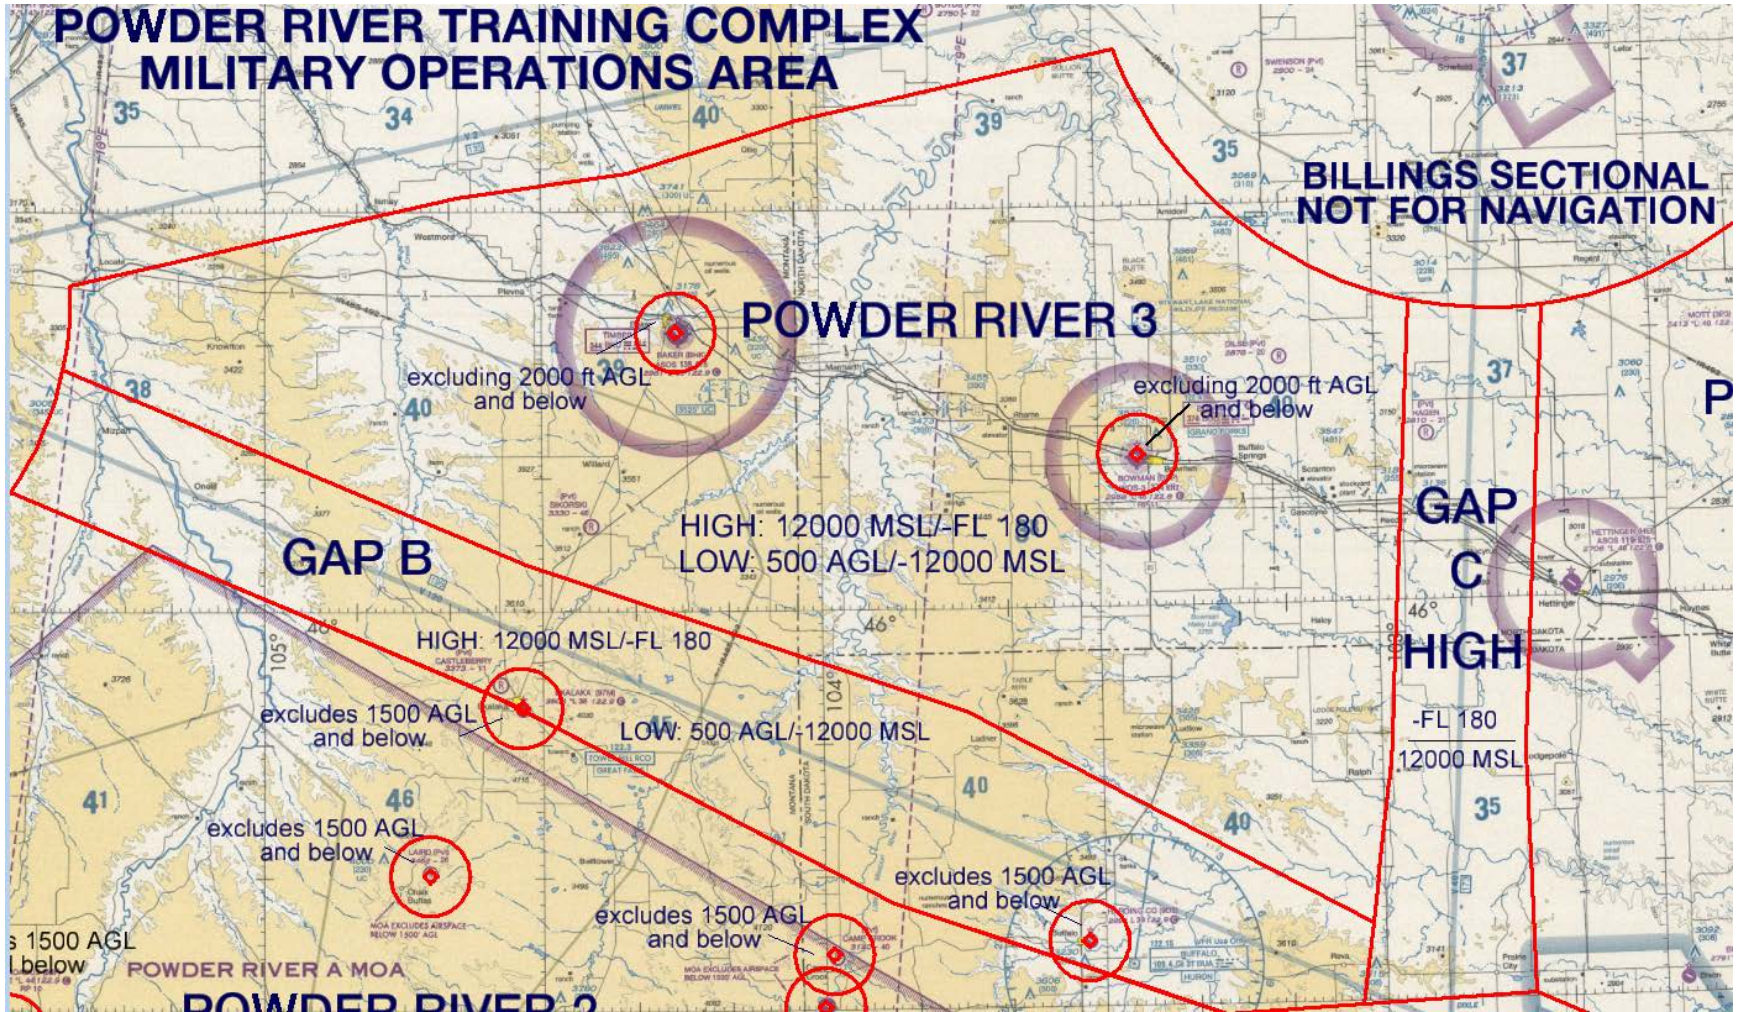

POWDER RIVER TRAINING COMPLEX MILITARY OPERATIONS AREA

**BILLINGS SECTIONAL
NOT FOR NAVIGATION**

POWDER RIVER 3

excluding 2000 ft AGL
and below

excluding 2000 ft AGL
and below

GAP B

HIGH: 12000 MSL/-FL 180
LOW: 500 AGL/-12000 MSL

GAP C

HIGH
-FL 180
12000 MSL

HIGH: 12000 MSL/-FL 180

excludes 1500 AGL
and below.

LOW: 500 AGL/-12000 MSL

excludes 1500 AGL
and below

excludes 1500 AGL
and below

excludes 1500 AGL
and below

POWDER RIVER A MOA

POWDER RIVER 2

**BILLINGS SECTIONAL
NOT FOR NAVIGATION**

POWDER RIVER 4 HIGH

12000 MSL/-FL-180

**GAP
C
HIGH**

-FL 180
12000 MSL

**POWDER RIVER TRAINING COMPLEX
MILITARY OPERATIONS AREA**