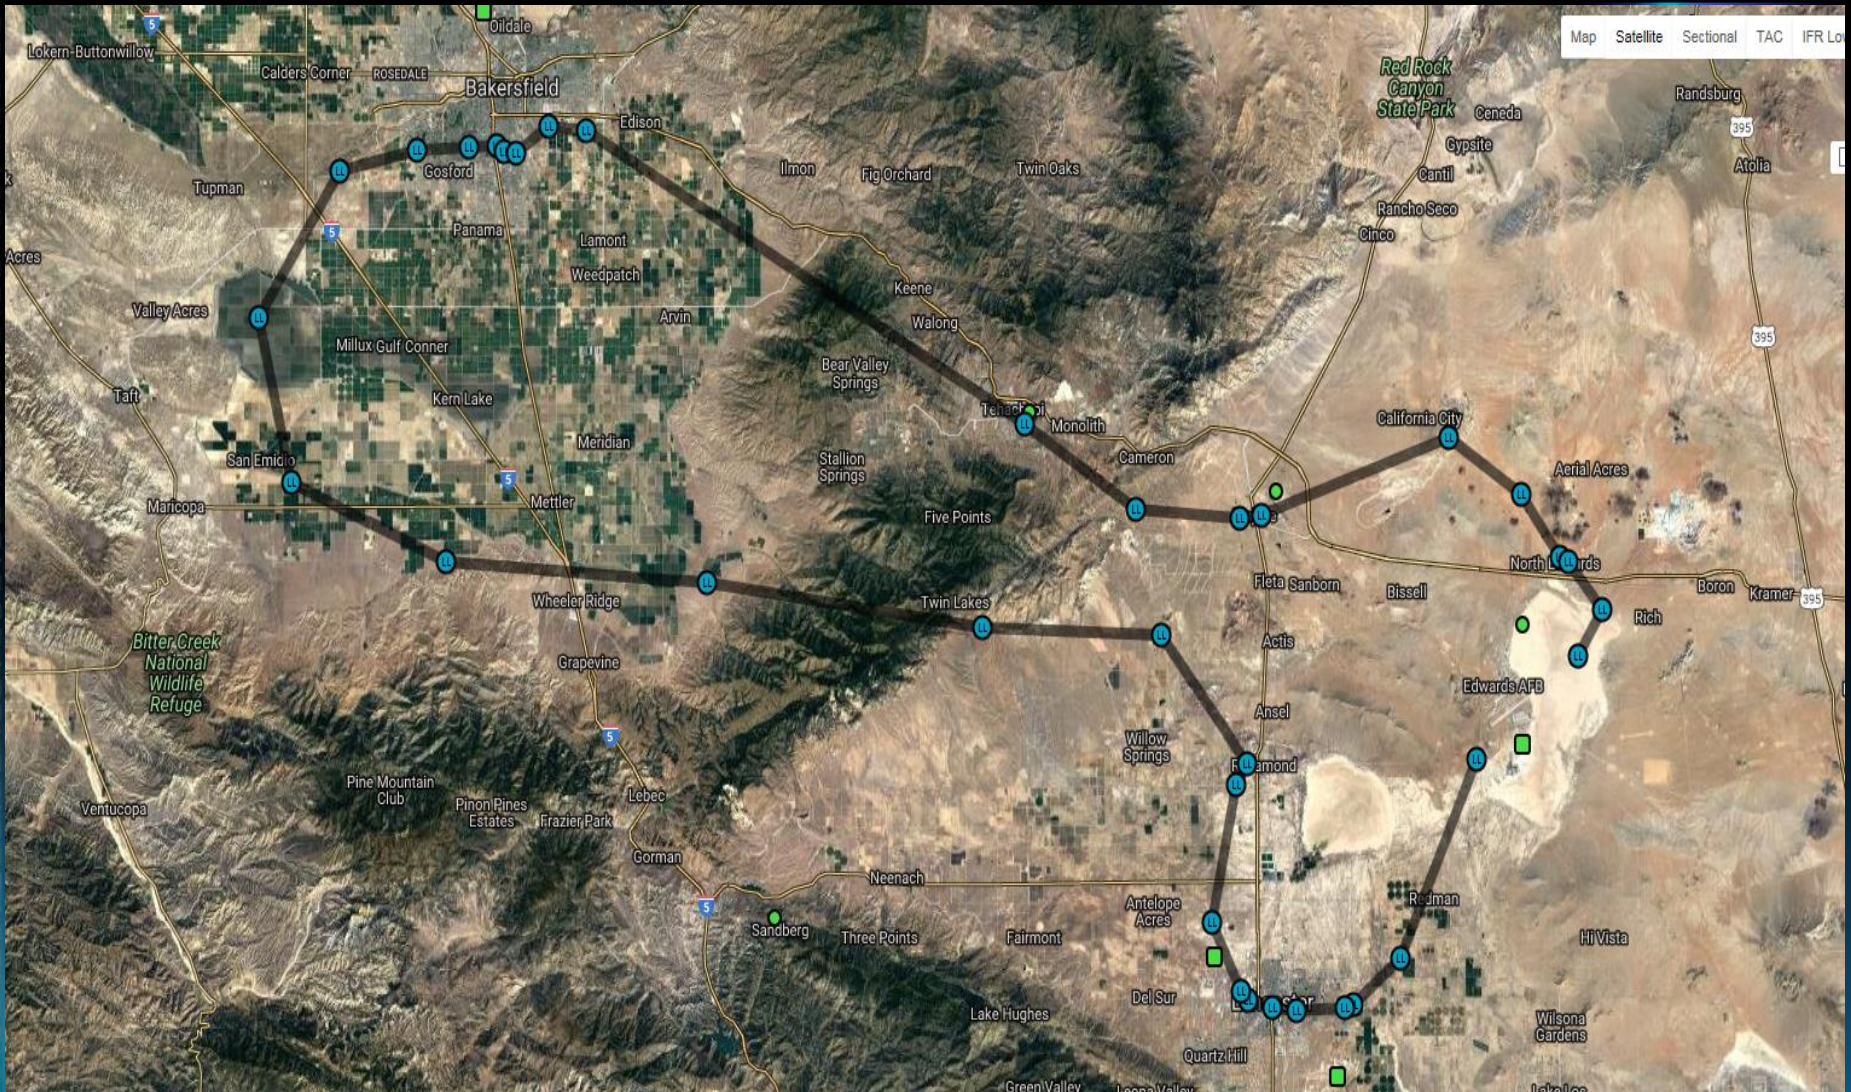

1200 - 1300 - Formation 2 flies outer loop over LA loop

1230 - 1300 - Formation 1 aircraft return and perform some basic VFR pattern work

1300 - 1330 - Formation 2 aircraft return and perform some basic VFR pattern work

FRI, 13 OCT, 1330L - NASA Low Boom Demonstration

1330 - 1400 - NASA's F-18 completes a series of 3 sonic booms, 6 to 8 minutes apart, gradually getting more quiet

FRI, 13 OCT, 1730L - Sonic Boom to kick-off the Air Force Birthday Ball

1800 - 4 x F-16 will complete a sonic boom, with audio transmitted to Hangar 1600 to kick off the AF Birthday Ball

SAT, 14 OCT, 0700L - Sonic Boom to kick-off the Edwards' Annual Run With History.

0700/0708/0716 - F-16 sonic boom to kick off the Half Marathon, 10K and 5K races

Formation 1 – AV Route:

- Participating Aircraft: B-1, 2x F-16s and an F-18 Photo Chase
- Redman, Palmdale, Lancaster, Rosamond, Bakersfield, Tehachapi, Mojave, CA City, N. Edwards, Boron
- Flights will be at 1,000' AGL